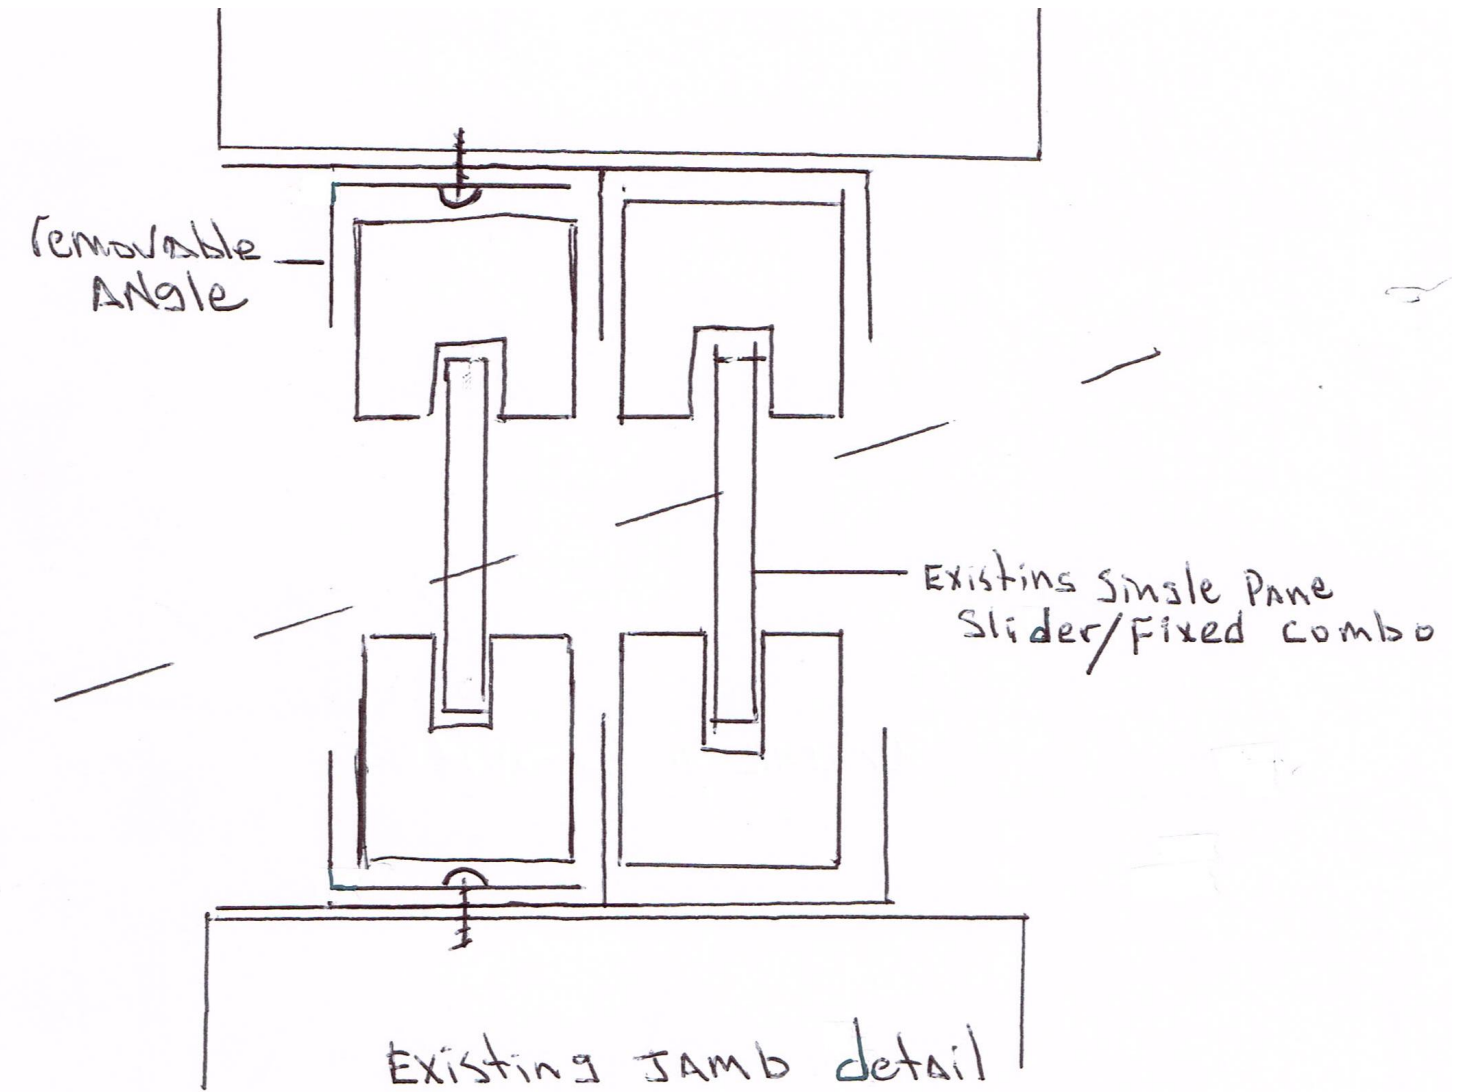

Proposed Glazing  
Head/Sill Cut View

Proposed Detail

EXIST. Removable ANGLE Allows New Single FIXED Lite with  
Four Side CAPTURE.

Existing Detail